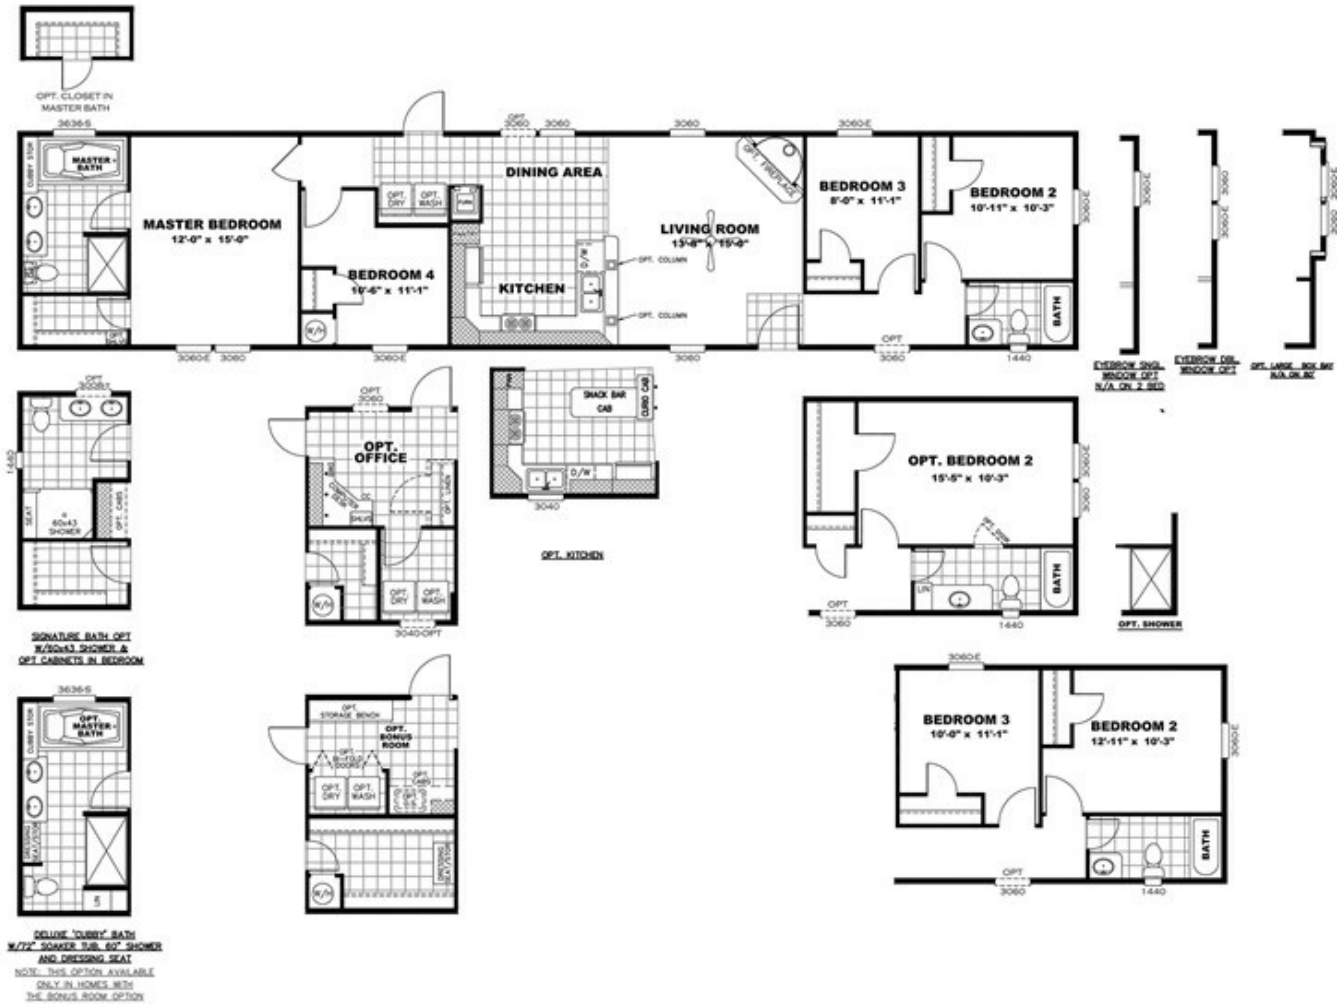

LARDEO 16764B Model number: 31LAR16764BH

3 beds • 2 baths • 1216 sq.ft. • 16' width • 76' depth

Our home building facilities invest in continuous product and process improvements. Plans, dimensions, features, materials, specifications and availability are subject to change without notice or obligation. Renderings and floor plans are representative likenesses of our homes and may differ from the actual homes. We invite you to tour a Home Center near you and inspect the highest value in quality housing available or call (325) 617-7869 to speak with a